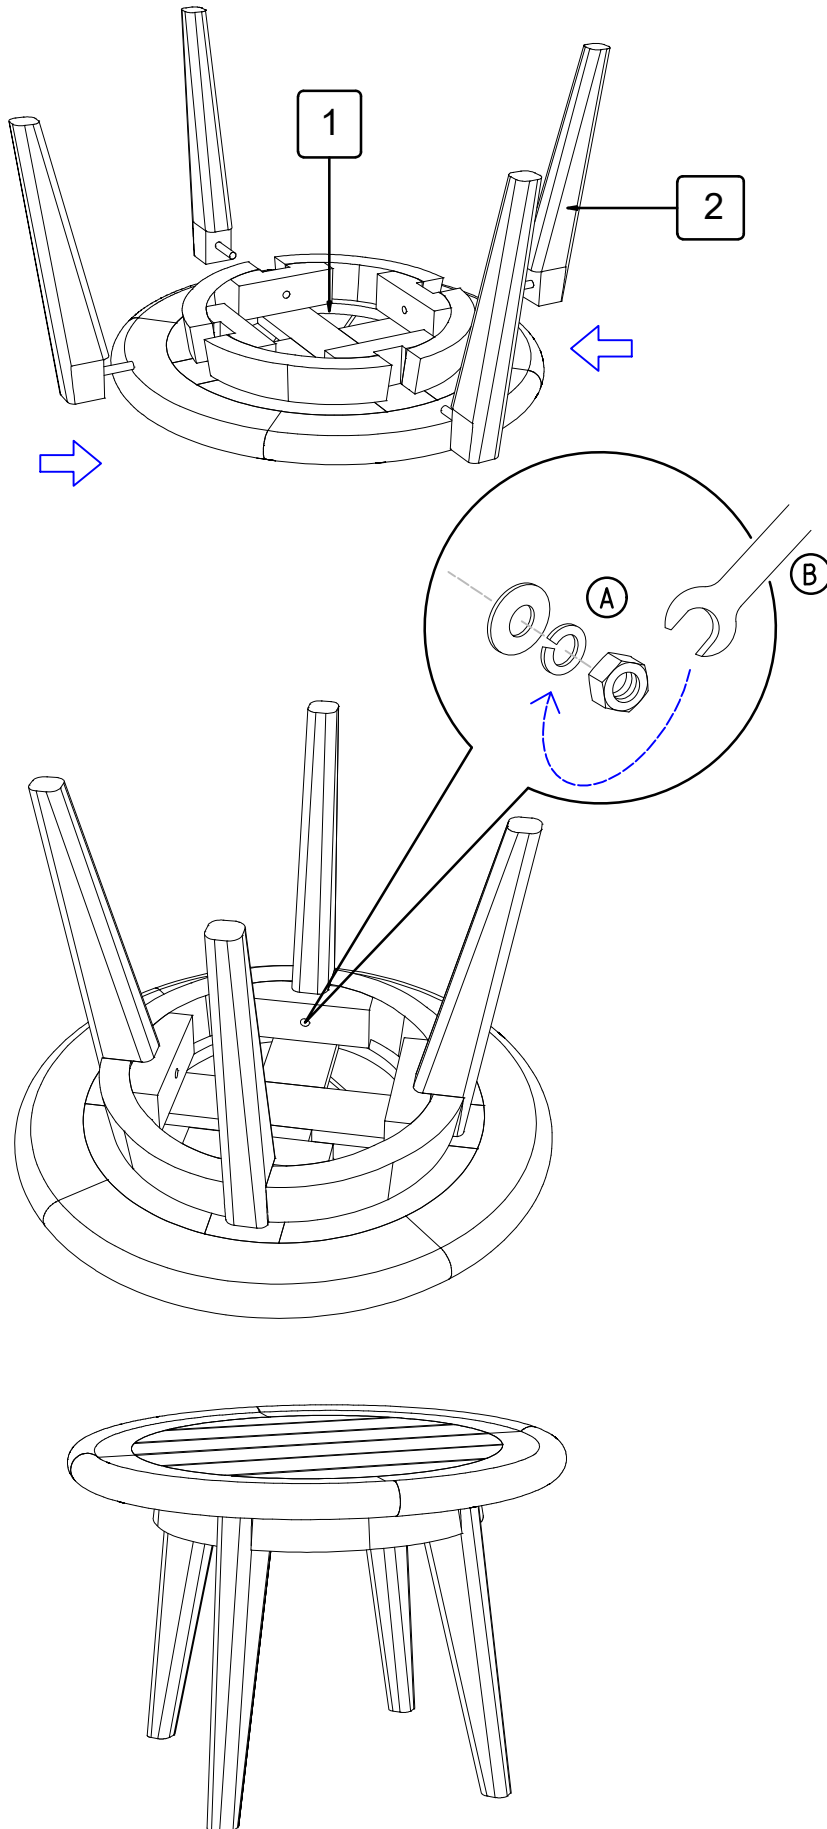

Brafab

ASSEMBLY INSTRUCTION - 4187/LILJA ROUND SIDE TABLE Ø55/39 CM| TEAK

ASSEMBLED

PARTS

1

QTY = 1 Pcs

2

QTY = 4 Pcs

(A)

NUT M10 + RING
WASHER (4Pcs)

(B)

KEY (1Pcs)