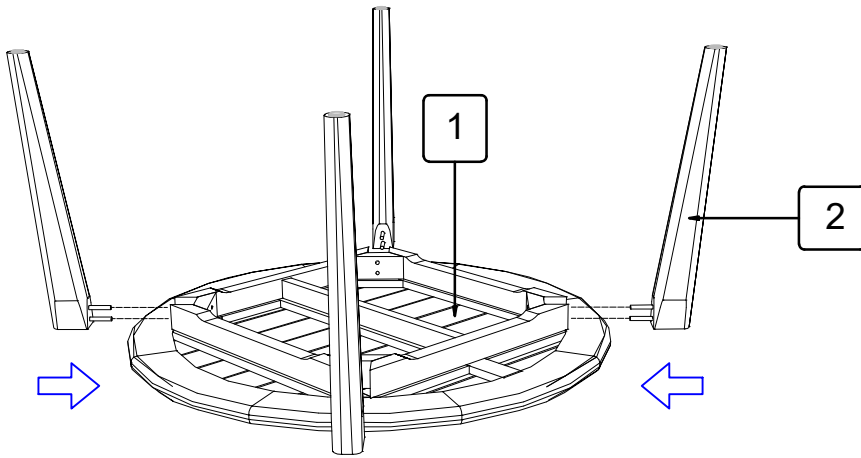

Brafab

ASSEMBLY INSTRUCTION - 4168/LILJA ROUND DINING TABLE Ø120/73 CM| TEAK

ASSEMBLED

PARTS

1

QTY = 1 Pcs

2

QTY = 4 Pcs

A

NUT M10 + RING
WASHER (8Pcs)

B

KEY (1Pcs)