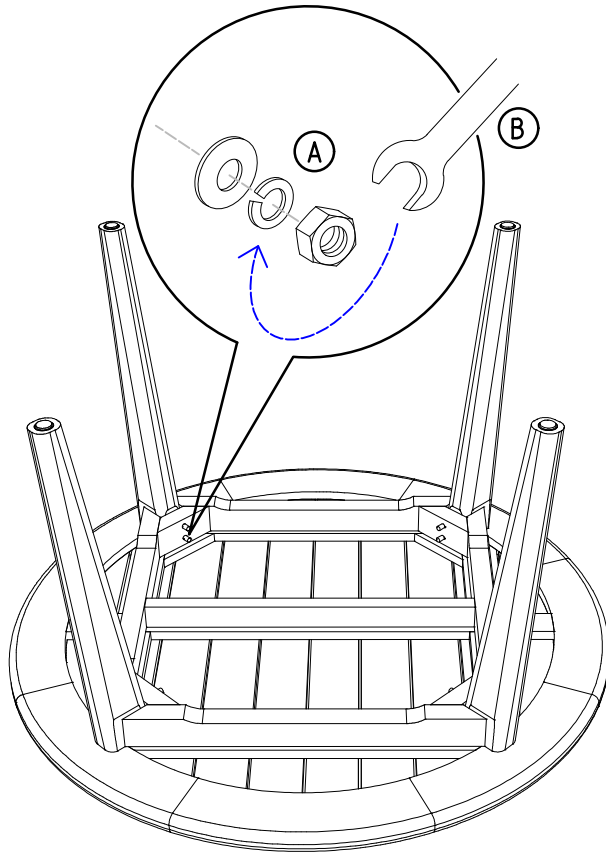

Brafab

ASSEMBLY INSTRUCTION - 4168/LILJA ROUND DINING TABLE Ø120/73 CM| TEAK

ASSEMBLED

PARTS

1

QTY = 1 Pcs

2

QTY = 4 Pcs

A

NUT M10 + RING
WASHER (8Pcs)

B

KEY (1Pcs)