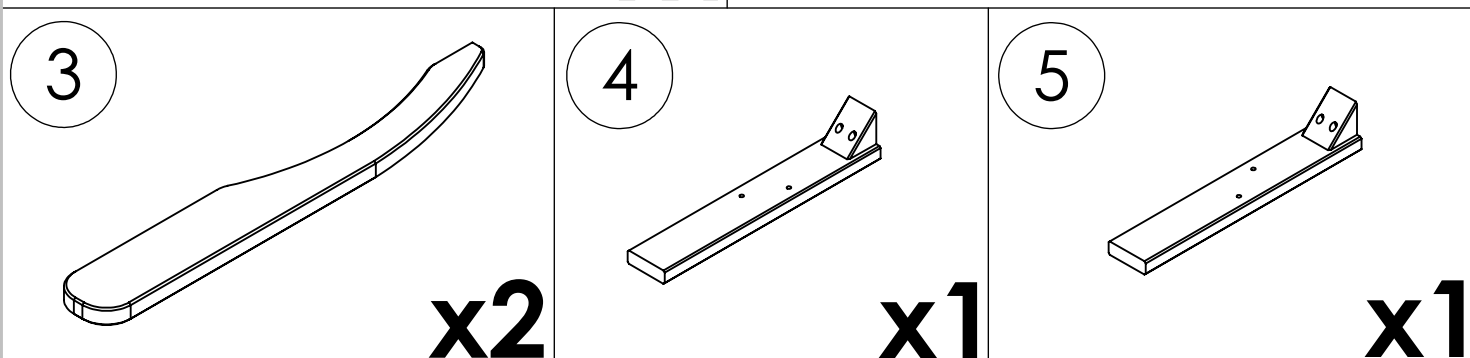

Brafab

SKULE Relax Chair - Art nr 9303 1 / 5

Assembly instruction

100

kg

A		M6x55	x6
B		M6	x6
C		4x50 T	x8
D		5x50 T	x4

1

5x50 T x2