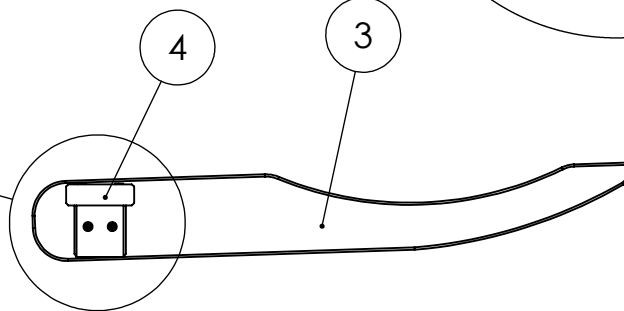

Brafab

SKULE Relax Chair - Art nr 9303 1 / 5

Assembly instruction

100

kg

A		M6x55	x6
B		M6	x6
C		4x50 T	x8
D		5x50 T	x4

1

5x50 T x2

2

5x50 T x2

B		M6	x4
----------	--	-----------	-----------

A		M6x55	x4
----------	---	--------------	-----------

5

B		M6	x2
----------	---	-----------	-----------

6

A		M6x55	x2
C		4x50 T	x2

C

4x50

x6