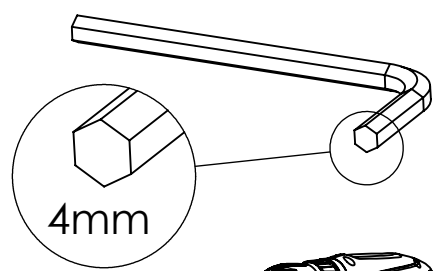

Brafab

SKULE Relax Chair - Art nr 9303 1 / 5

Assembly instruction

100

kg

A		M6x55	x6
B		M6	x6
C		4x50 T	x8
D		5x50 T	x4

1

5x50 T x2

2

5x50 T x2

B		M6	x4
----------	--	-----------	-----------

A		M6x55	x4
----------	---	--------------	-----------

5

B		M6	x2
----------	---	-----------	-----------

6

A		M6x55	x2
C		4x50 T	x2

C

4x50

x6