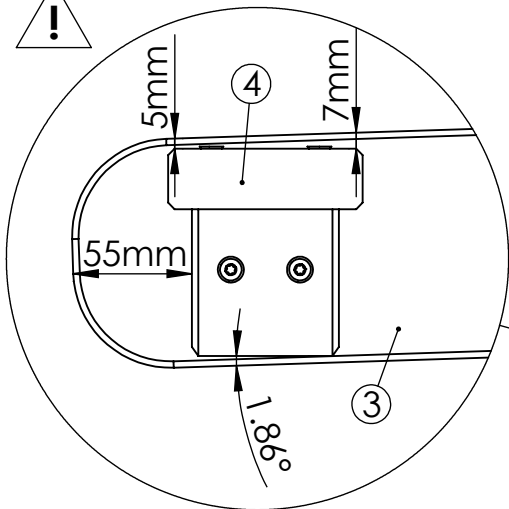

Brafab

SKULE Relax Chair - Art nr 9303 1 / 5

Assembly instruction

100

kg

A		M6x55	x6
B		M6	x6
C		4x50 T	x8
D		5x50 T	x4

1

5x50 T x2

2

5x50 T x2

B		M6	x4
----------	--	-----------	-----------

A		M6x55	x4
----------	---	--------------	-----------

5

B		M6	x2
----------	---	-----------	-----------

6

A		M6x55	x2
C		4x50 T	x2

C

4x50

x6