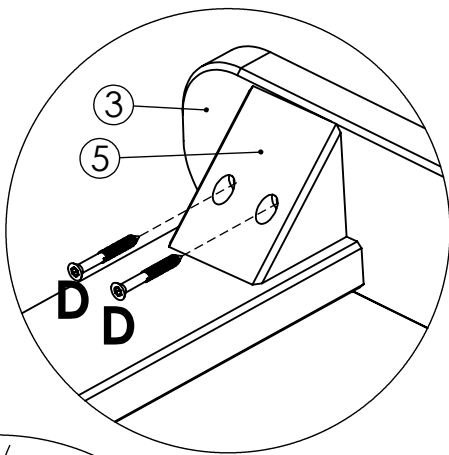

Brafab

SKULE Relax Chair - Art nr 9303 1 / 5

Assembly instruction

100

kg

A		M6x55	x6
B		M6	x6
C		4x50 T	x8
D		5x50 T	x4

1

5x50 T x2

2

5x50 T x2

B		M6	x4
----------	--	-----------	-----------

A		M6x55	x4
----------	---	--------------	-----------

5

B		M6	x2
----------	---	-----------	-----------

6

A		M6x55	x2
C		4x50 T	x2

C

4x50

x6