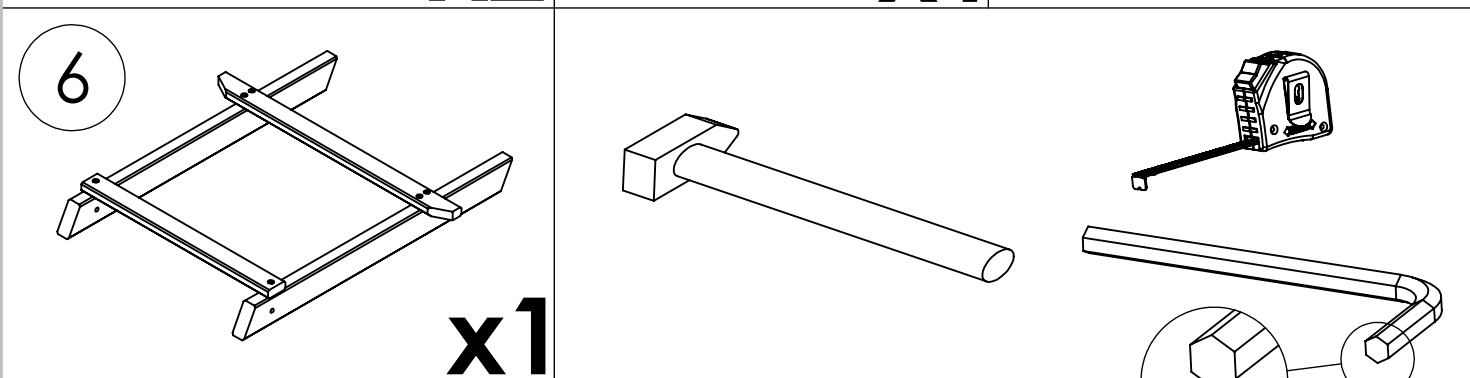

Brafab

SKULE Relax Chair - Art nr 9303 1 / 5

Assembly instruction

100

kg

A		M6x55	x6
B		M6	x6
C		4x50 T	x8
D		5x50 T	x4

1

5x50 T x2

2

5x50 T x2

B		M6	x4
----------	--	-----------	-----------

A		M6x55	x4
----------	---	--------------	-----------

5

B		M6	x2
----------	---	-----------	-----------

6

A		M6x55	x2
C		4x50 T	x2

C

4x50

x6