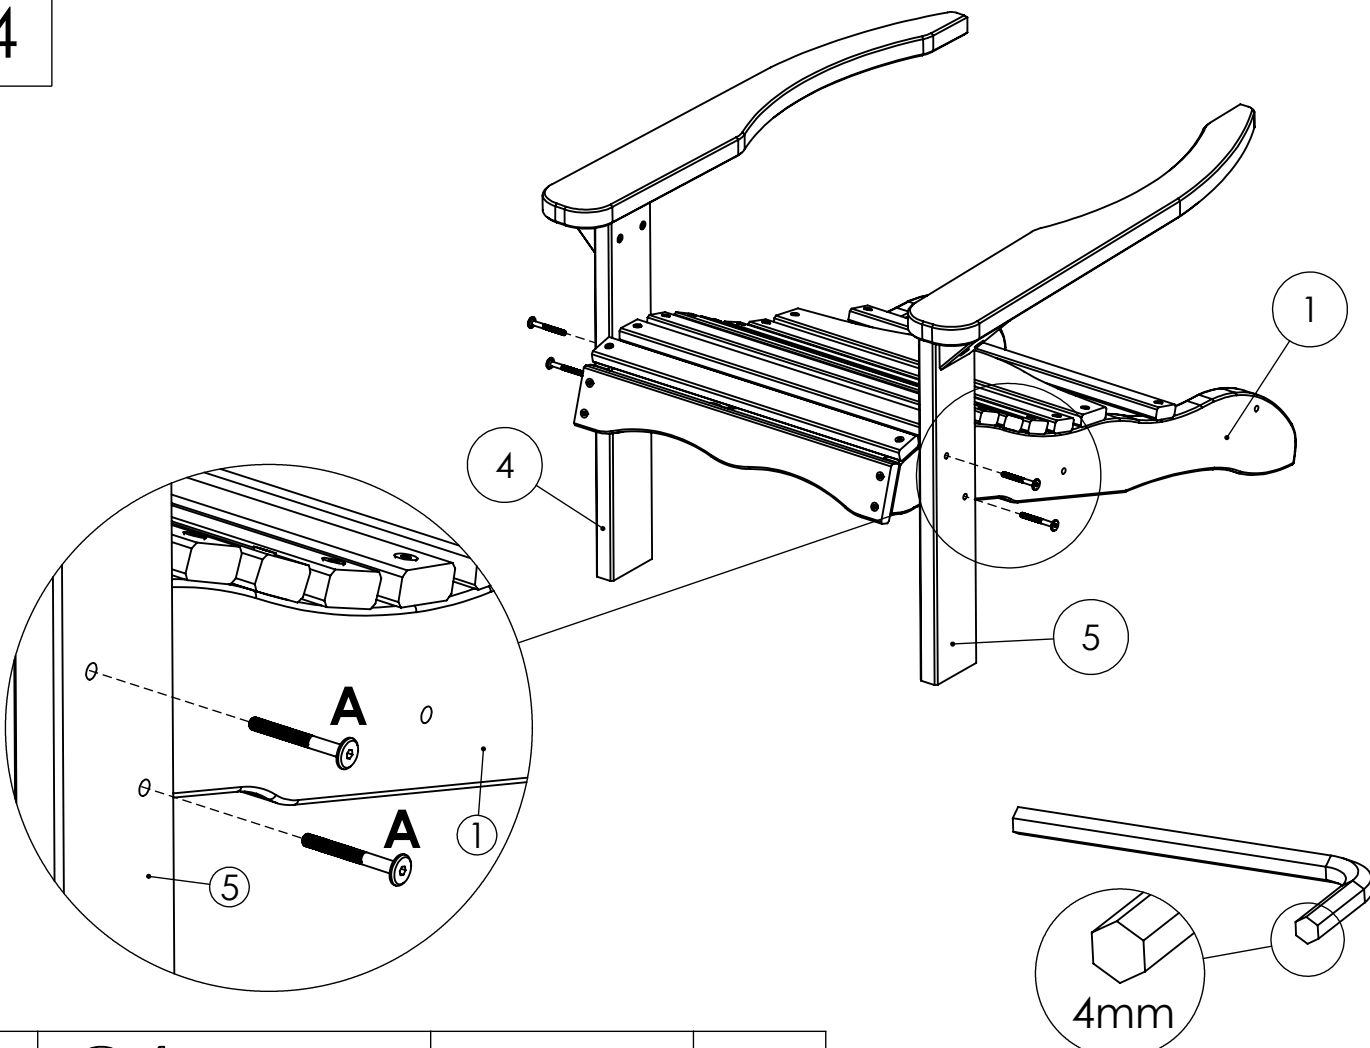

Brafab

SKULE Relax Chair - Art nr 9303 1 / 5

Assembly instruction

100

kg

A		M6x55	x6
B		M6	x6
C		4x50 T	x8
D		5x50 T	x4

1

5x50 T x2

2

5x50 T x2

B		M6	x4
----------	--	-----------	-----------

A		M6x55	x4
----------	---	--------------	-----------

5

B		M6	x2
----------	---	-----------	-----------

6

A		M6x55	x2
C		4x50 T	x2

C

4x50

x6