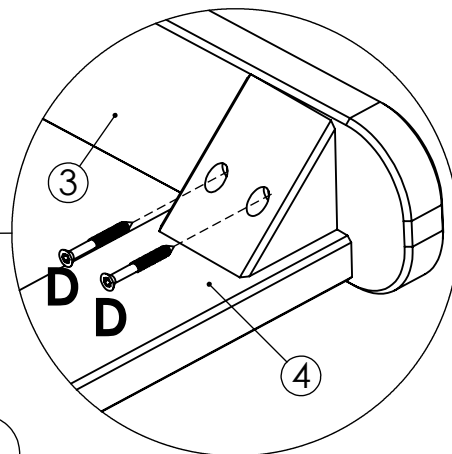

Brafab

SKULE Relax Chair - Art nr 9303 1 / 5

Assembly instruction

100

kg

A		M6x55	x6
B		M6	x6
C		4x50 T	x8
D		5x50 T	x4

1

5x50 T x2

2

5x50 T x2

B		M6	x4
----------	--	-----------	-----------

A		M6x55	x4
----------	---	--------------	-----------

5

B		M6	x2
----------	---	-----------	-----------

6

A		M6x55	x2
C		4x50 T	x2

C

4x50

x6