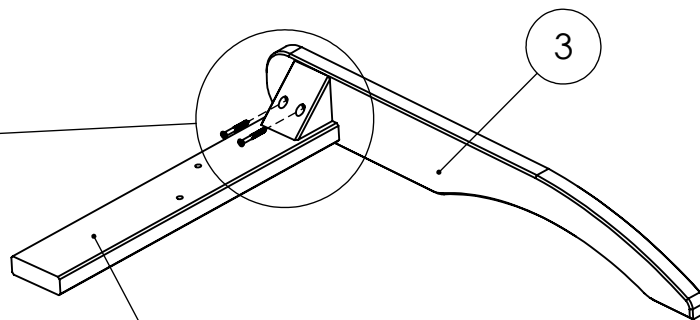

Brafab

SKULE Relax Chair - Art nr 9303 1 / 5

Assembly instruction

100

kg

A		M6x55	x6
B		M6	x6
C		4x50 T	x8
D		5x50 T	x4

1

5x50 T x2

2

5x50 T x2

B		M6	x4
----------	--	-----------	-----------

A		M6x55	x4
----------	---	--------------	-----------

5

B		M6	x2
----------	---	-----------	-----------

6

A		M6x55	x2
C		4x50 T	x2

C

4x50

x6