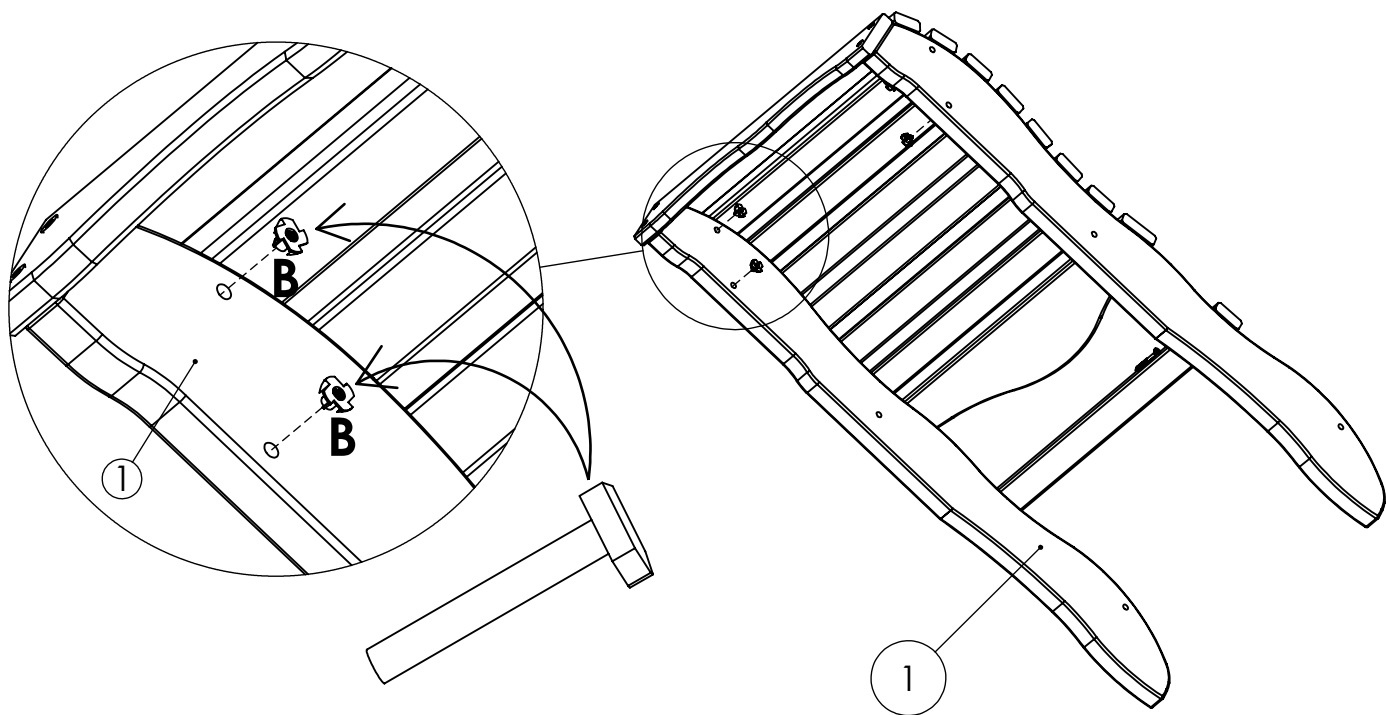

Brafab

SKULE Relax Chair - Art nr 9303 1 / 5

Assembly instruction

100

kg

A		M6x55	x6
B		M6	x6
C		4x50 T	x8
D		5x50 T	x4

1

5x50 T x2

2

5x50 T x2

B		M6	x4
----------	--	-----------	-----------

A		M6x55	x4
----------	---	--------------	-----------

5

B		M6	x2
----------	---	-----------	-----------

6

A		M6x55	x2
C		4x50 T	x2

C

4x50

x6