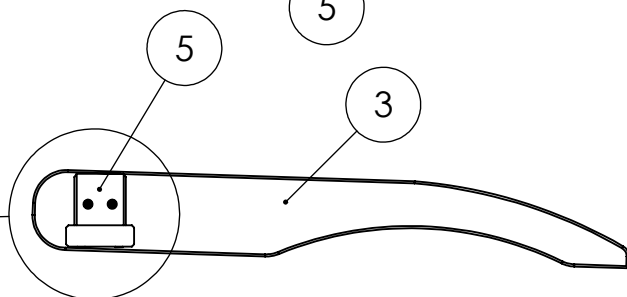

Brafab

SKULE Relax Chair - Art nr 9303 1 / 5

Assembly instruction

100

kg

A		M6x55	x6
B		M6	x6
C		4x50 T	x8
D		5x50 T	x4

1

5x50 T x2

2

5x50 T x2

B		M6	x4
----------	--	-----------	-----------

A		M6x55	x4
----------	---	--------------	-----------

5

B		M6	x2
----------	---	-----------	-----------

6

A		M6x55	x2
C		4x50 T	x2

C

4x50

x6