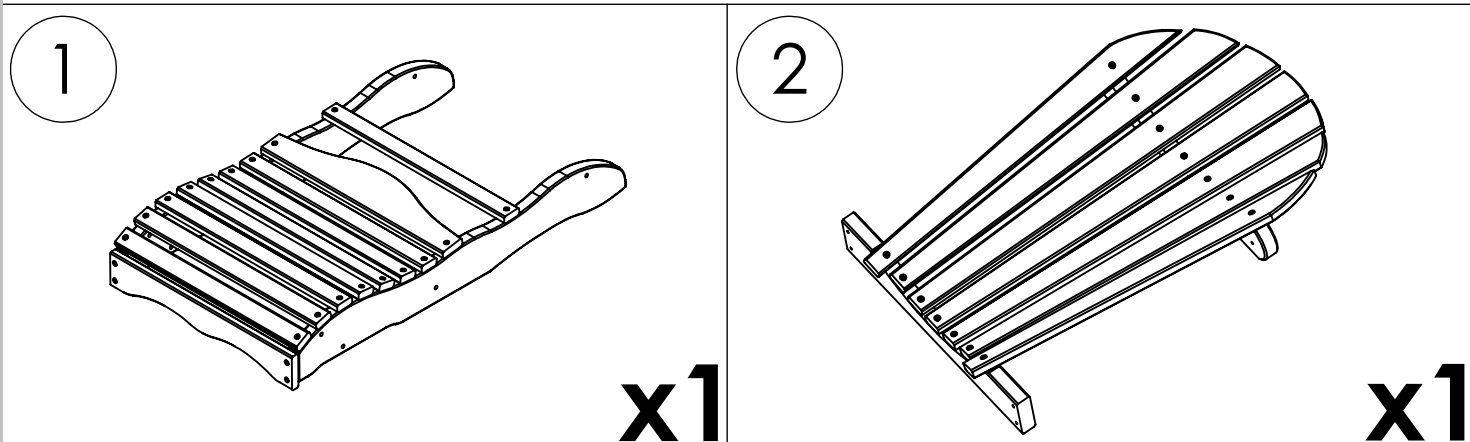

Brafab

SKULE Relax Chair - Art nr 9303 1 / 5

Assembly instruction

100

kg

A		M6x55	x6
B		M6	x6
C		4x50 T	x8
D		5x50 T	x4

1

5x50 T x2

C

4x50

x6