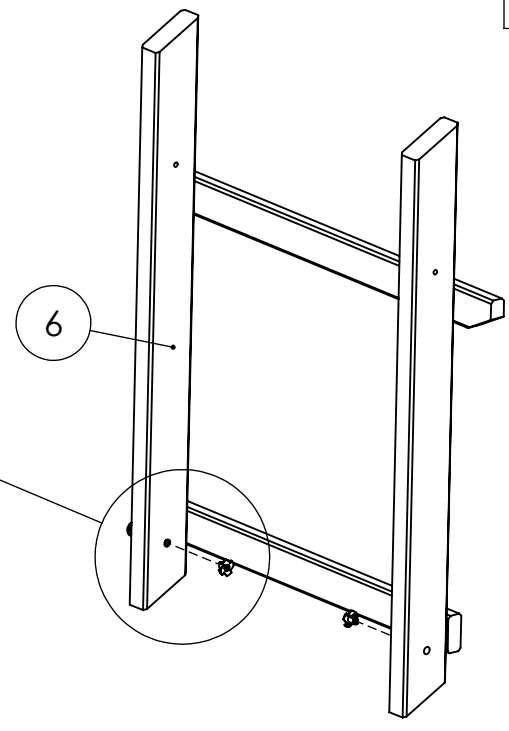

Brafab

SKULE Relax Chair - Art nr 9303 1 / 5

Assembly instruction

100

kg

A		M6x55	x6
B		M6	x6
C		4x50 T	x8
D		5x50 T	x4

1

5x50 T x2

2

5x50 T x2

B		M6	x4
----------	--	-----------	-----------

A		M6x55	x4
----------	---	--------------	-----------

5

B		M6	x2
----------	---	-----------	-----------

6

A		M6x55	x2
C		4x50 T	x2

C

4x50

x6