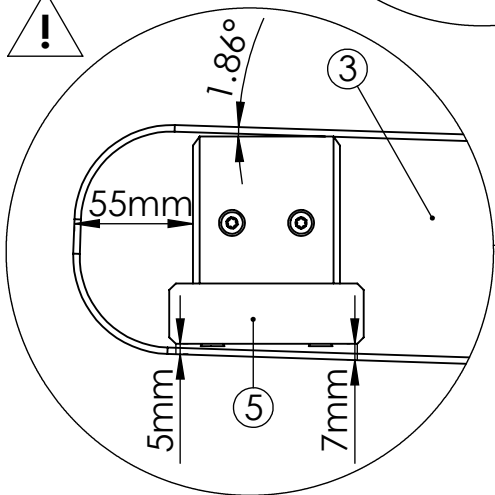

Brafab

SKULE Relax Chair - Art nr 9303 1 / 5

Assembly instruction

100

kg

A		M6x55	x6
B		M6	x6
C		4x50 T	x8
D		5x50 T	x4

1

5x50 T x2

2

5x50 T x2

B		M6	x4
----------	--	-----------	-----------

A		M6x55	x4
----------	---	--------------	-----------

5

B		M6	x2
----------	---	-----------	-----------

6

A		M6x55	x2
C		4x50 T	x2

C

4x50

x6