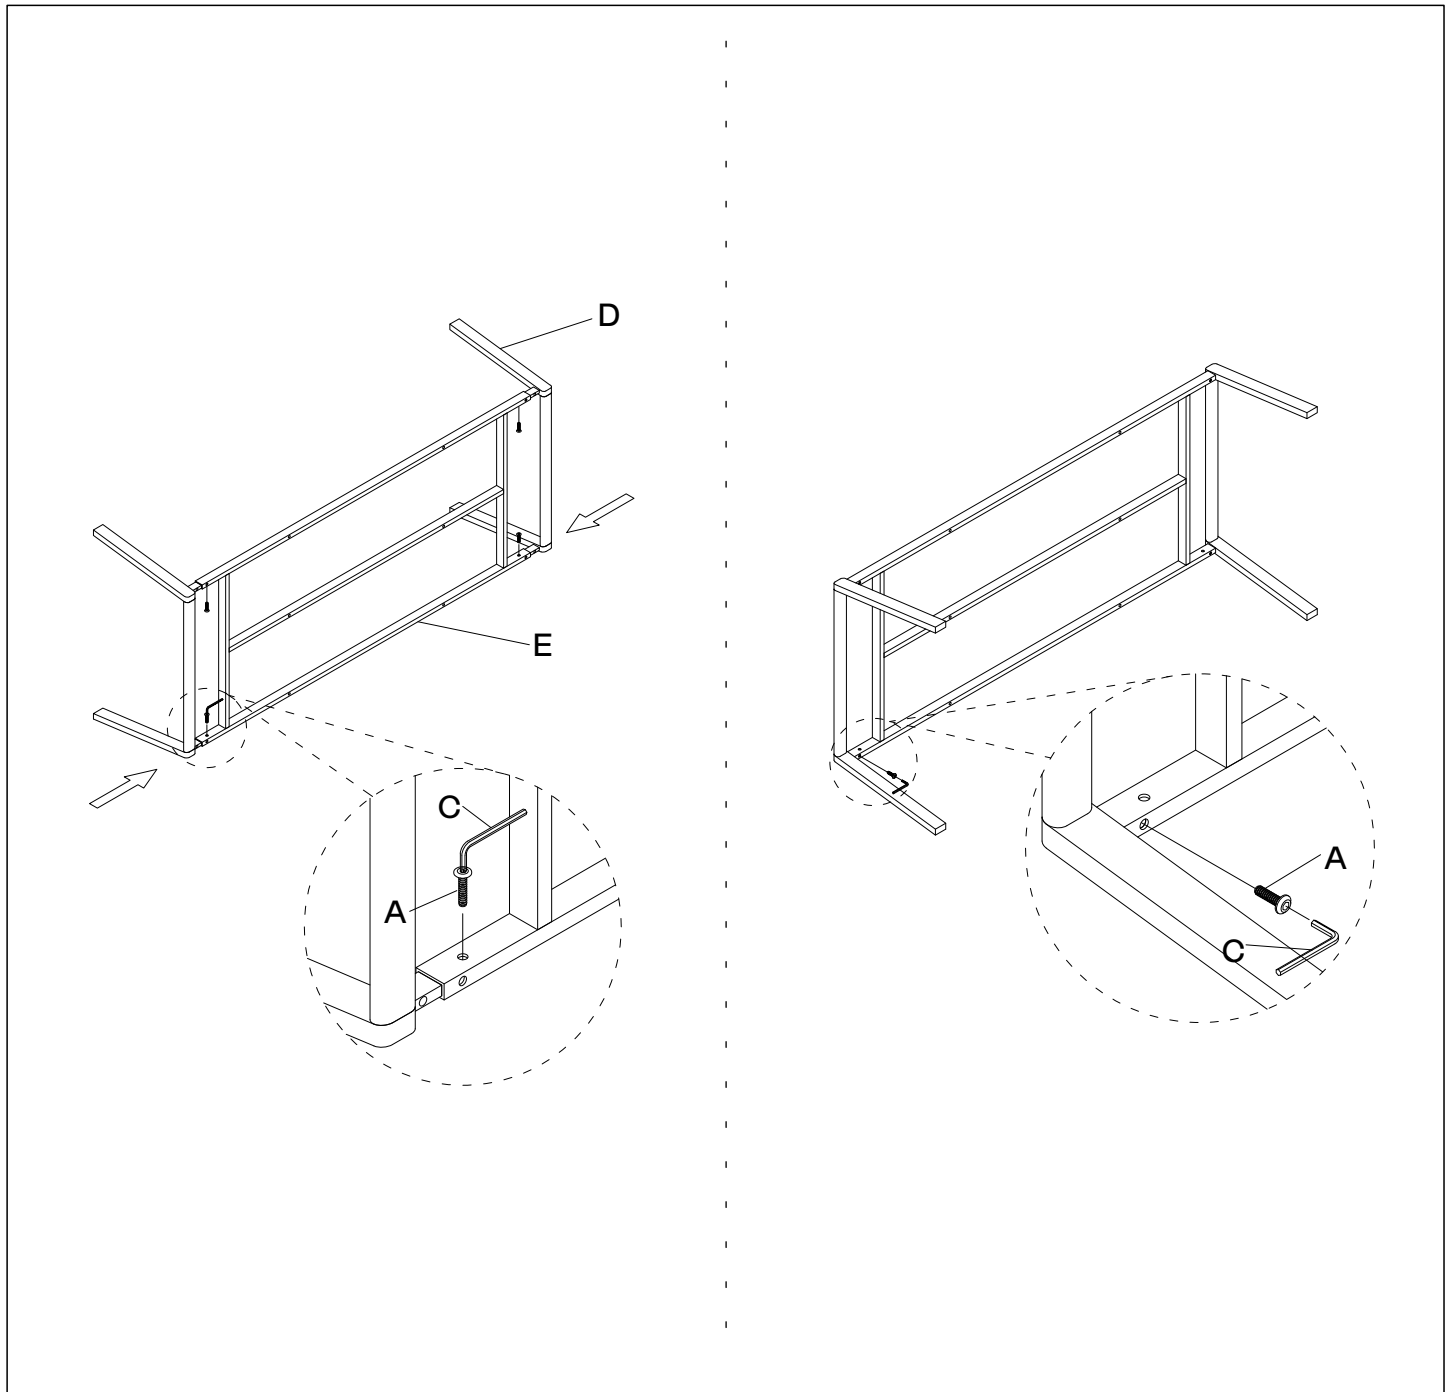

A	B	C	D	E	F
 M6*8mm					
8PCS	7PCS	1PCS	2PCS	1PCS	1PCS

Brafab

Assembly instruction

Lyra table 140*75 with glass

Article number:86061-8-21