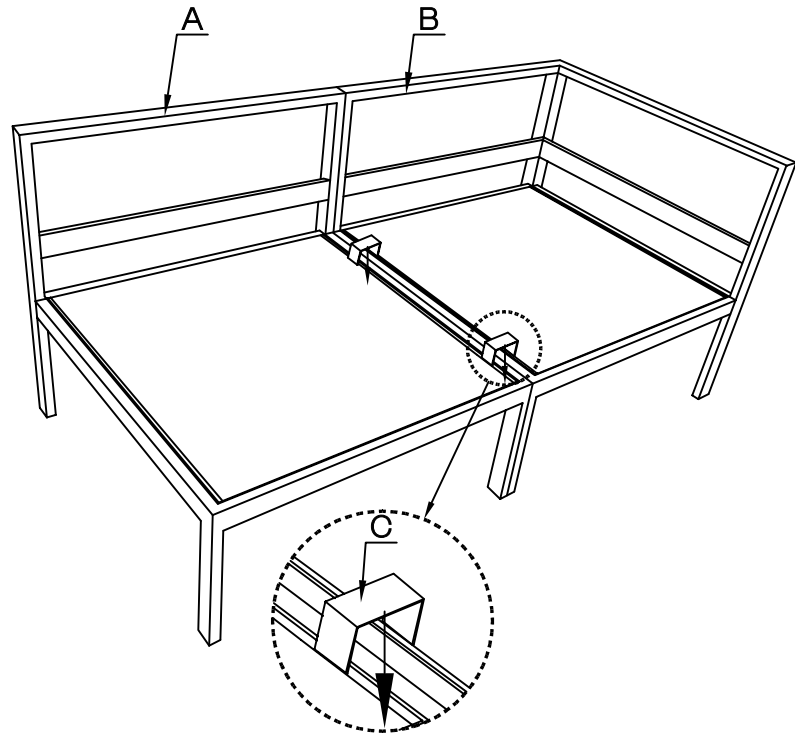

Brafab

Leone corner+ Leone centre

144*74*65cm

Article number: 4205-50-76/4205-80-72/4205-80-24/
/4205-21-02+4204-50-76/4204-80-72/4204-80-24/
4204-21-02

Assembly instruction

A		1
B		1
C		2

①

②