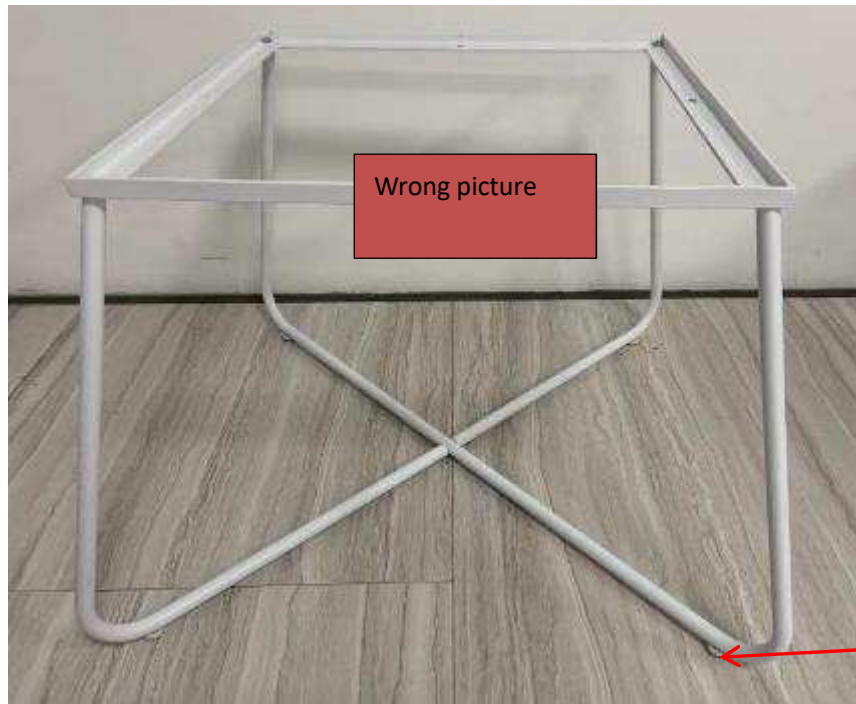

4046-41 Taverny KD frame

Stainless steel
screw M16*15
12pcs

Screw set
10-4046-01