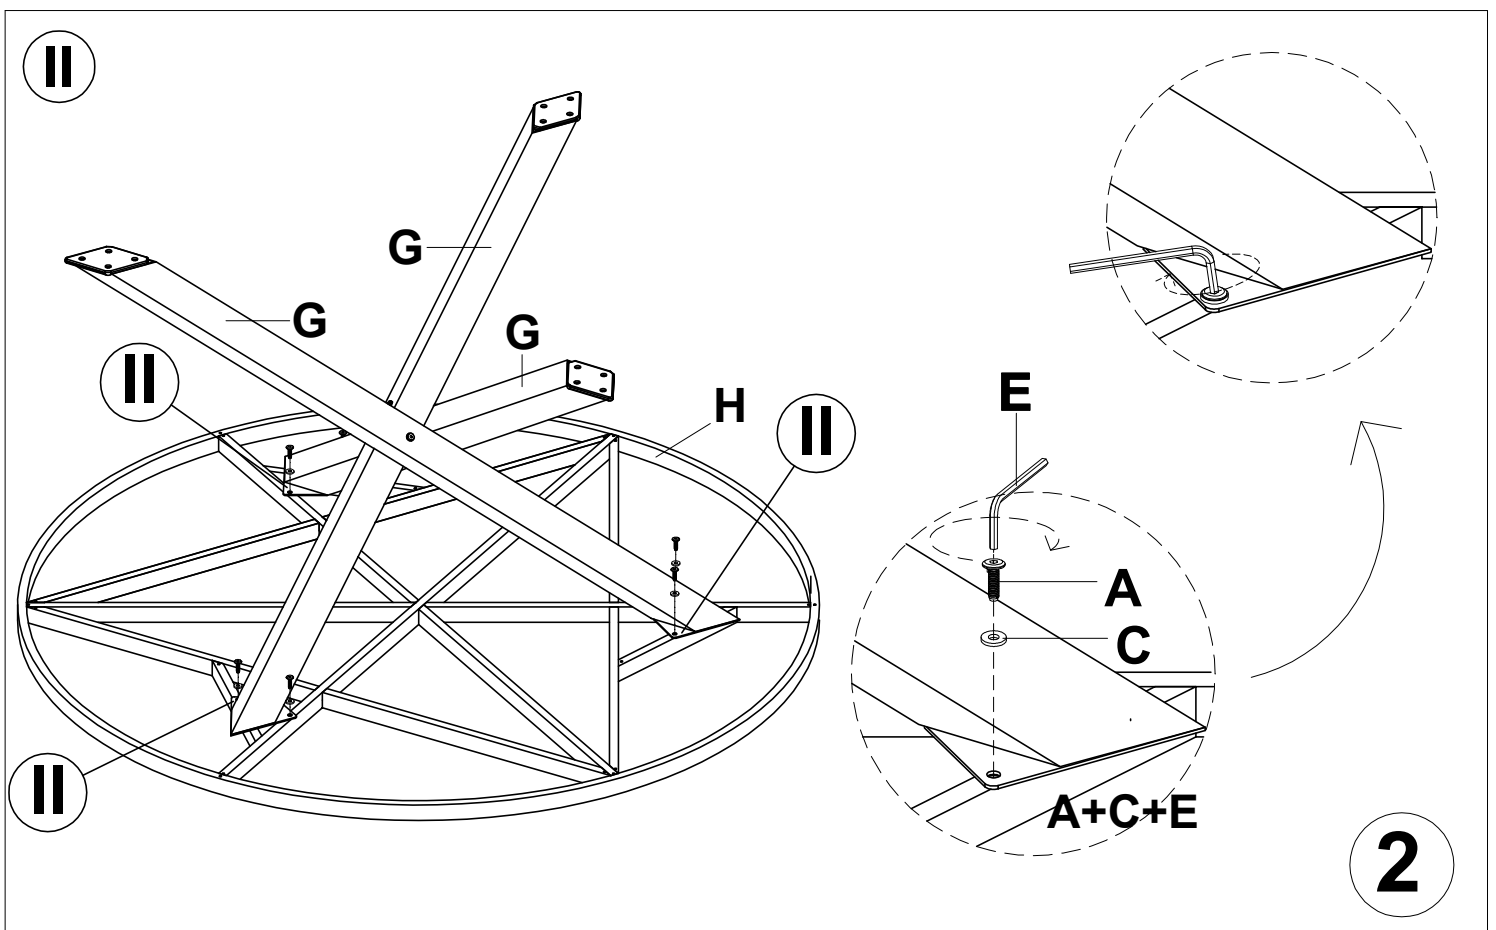

Assembly instruction

A	B	C	D	E
				
M6*20mm	M6*80mm	14/6 x 2mm	Adj. Spacer	L Key 4mm
6 PCS	3 PCS	9 PCS	3 PCS	1 PC
F	G	H	I	J
				
Extra Spacer	Leg	Top Frame	Ceramic	Plate
2 PCS	3 PCS	2 PCS	3 PCS	1 PC

Assembly instruction

Assembly instruction