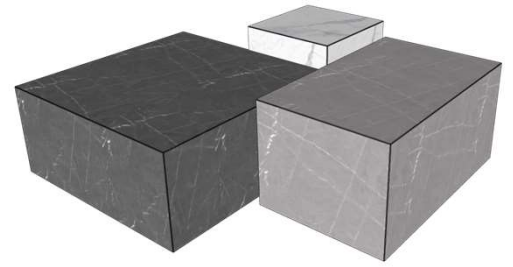

ZTEN

Product fact sheet

Brafab

ZTEN

The coffee tables in the Zten family gives you a feeling of having a piece of raw nature in front of your sofa. These cubic shaped tables, fits nicely into both modern and classic styles of furniture. With the 3 different sizes you can play around and find your special feeling of imaginary blocks. Each size have their own hand-picked stone colour, just like in the nature.

HIGHLIGHTS

- The Zten family is available in 3 sizes.
- Outer shell in Composite stone, 6mm.
- Only one stone colour per size.
- Adjustable feet ´s included.
- Sturdy frame made of aluminium.
- Suitable for a wide variety of private and public environment.
- Good match with sofas and lounge chairs like: SKALFORT, LERBERGET, NAOS, LYRA, STETTLER.

FACTS

Introduction year: 2023
Product type: Coffee table
Knock-Down: YES
Adjustable feet: YES
Country of origin: CN
Packaging: Carton Box
Designer:

MATERIALS

STONE
-72 DARK GREY 6MM
STONE LOOK

STONE
-73 GREY 6MM
STONE LOOK

STONE
-52 WHITE 6MM
MARBLE LOOK

ZTEN

DIMENSIONS

Height: 35 cm
Depth: 80 cm
Width: 80 cm

FACTS PACKAGING

Height: 160 mm
Width: 875 mm
Depth: 875 mm
Gross Weight: 40,50 kg
Net Weight: 35,30 kg
Units per pkg: 1 pcs
Volume m3/pkg: 0,123