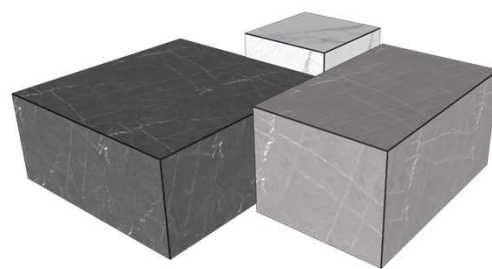

ZTEN

Product fact sheet

Brafab

ZTEN

The coffee tables in the Zten family gives you a feeling of having a piece of raw nature in front of your sofa. These cubic shaped tables, fits nicely into both modern and classic styles of furniture. With the 3 different sizes you can play around and find your special feeling of imaginary blocks. Each size have their own hand-picked stone colour, just like in the nature.

HIGHLIGHTS

- The Zten family is available in 3 sizes.
- Outer shell in Composite stone, 6mm.
- Only one stone colour per size.
- Adjustable feet ´s included.
- Sturdy frame made of aluminium.
- Suitable for a wide variety of private and public environment.
- Good match with sofas and lounge chairs like: SKALFORT, LERBERGET, NAOS, LYRA, STETTLER.

FACTS

Introduction year: 2023
Product type: Coffee table
Knock-Down: YES
Adjustable feet: YES
Country of origin: CN
Packaging: Carton Box
Designer:

MATERIALS

STONE
-72 DARK GREY 6MM
STONE LOOK

STONE
-73 GREY 6MM
STONE LOOK

STONE
-52 WHITE 6MM
MARBLE LOOK

ZTEN

DIMENSIONS

Height: 35 cm
Depth: 80 cm
Width: 80 cm

FACTS PACKAGING

Height: 160 mm
Width: 875 mm
Depth: 875 mm
Gross Weight: 40,50 kg
Net Weight: 35,30 kg
Units per pkg: 1 pcs
Volume m3/pkg: 0,123