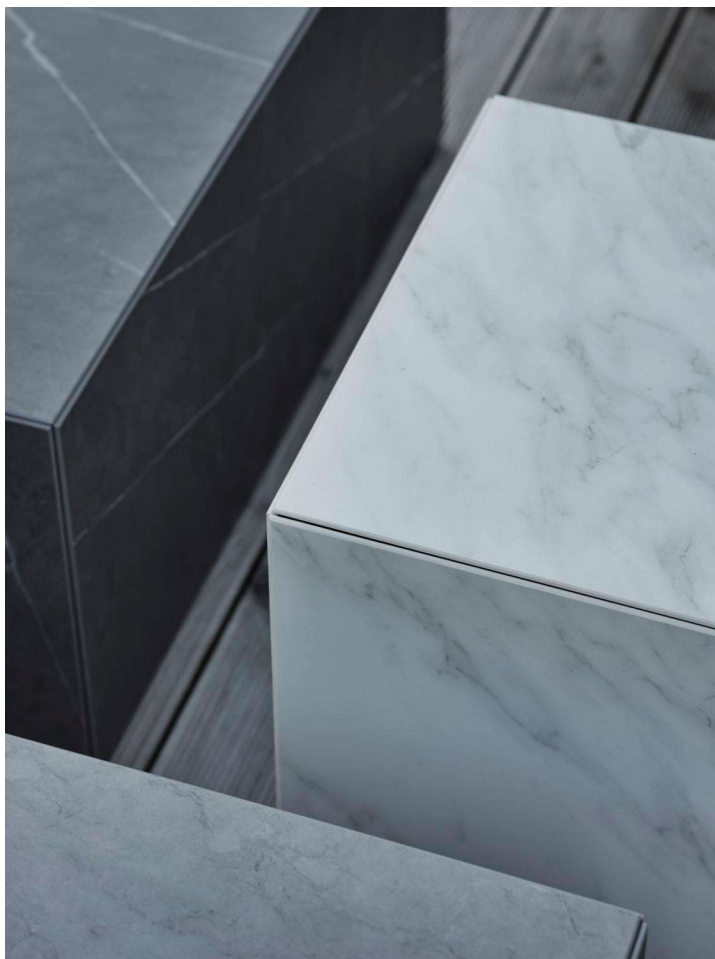

ZTEN

Product fact sheet

Brafab

ZTEN

The coffee tables in the Zten family gives you a feeling of having a piece of raw nature in front of your sofa. These cubic shaped tables, fits nicely into both modern and classic styles of furniture. With the 3 different sizes you can play around and find your special feeling of imaginary blocks. Each size have their own hand-picked stone colour, just like in the nature.

HIGHLIGHTS

- The Zten family is available in 3 sizes.
- Outer shell in Composite stone, 6mm.
- Only one stone colour per size.
- Adjustable feet ´s included.
- Sturdy frame made of aluminium.
- Suitable for a wide variety of private and public environment.
- Good match with sofas and lounge chairs like: SKALFORT, LERBERGET, NAOS, LYRA, STETTLER.

STONE
-52 WHITE 6MM
MARBLE LOOK

ZTEN

DIMENSIONS

Height: 35 cm
Depth: 80 cm
Width: 80 cm

FACTS PACKAGING

Height: 160 mm
Width: 875 mm
Depth: 875 mm
Gross Weight: 40,50 kg
Net Weight: 35,30 kg
Units per pkg: 1 pcs
Volume m3/pkg: 0,123