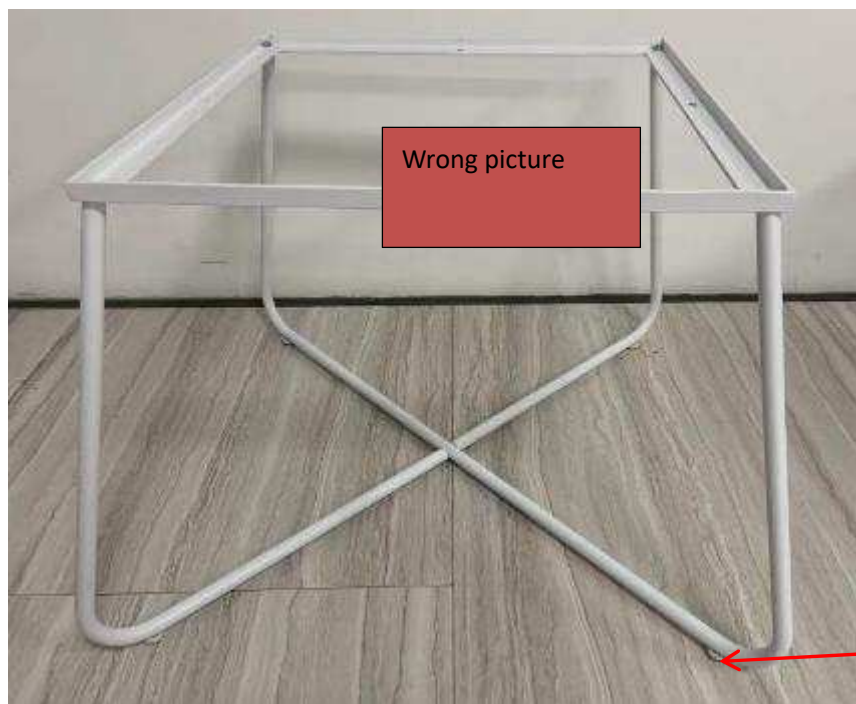

4047-8 Taverny KD frame

Stainless steel
screw M16*15
12pcs

Screw set
10-4046-01